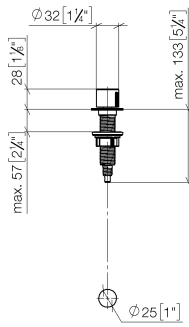

**Strainer waste with control handle - Brushed Dark Platinum**

ELIO

10 712 970

- control for single basin
- including adapter for Bowden cable

Fits ELIO, ENO, MEM, META SQUARE, SYNC and TARA ULTRA

Fits: ELIO, MEM, ENO, SYNC, TARA ULTRA, META SQUARE

	Brushed Dark Platinum	10 712 970-99
	Chrome	10 712 970-00
	Brushed Platinum	10 712 970-06
	Platinum	10 712 970-08
	Durabronze (23kt Gold)	10 712 970-09
	Dark Chrome	10 712 970-19
	Brushed Durabronze (23kt Gold)	10 712 970-28
	Matte Black	10 712 970-33
	Brushed Champagne (22kt Gold)	10 712 970-46
	Champagne (22kt Gold)	10 712 970-47
	Brushed Chrome	10 712 970-93

10 712 970

mm [inches]

10 712 970

Parts for other finishes can be found here: [Chrome](#)

### Spare parts list

No.	Item Number	Name	Quantity used	Delivery time
1	09 20 97 030-99	handle	1	30
2	90 12 12 002 00 90	fixing cap	1	2
3	09 27 87 011-99	rosette	1	30
4	09 14 10 042 90	seal	1	2
5	09 29 06 087-99	spindle	1	-
Spare part can no longer be ordered, please order the replacement item				
6	04 30 01 029 00 90	adaptor	1	2
7	09 24 03 175 90	adaptor	1	2
8	09 11 10 073-07	connection	1	30
9	09 11 10 074-07	connection	1	30
10	09 11 10 079-07	connection	1	30
11	09 30 11 087 90	disc	1	2
12	09 23 30 024-07	nut	1	30